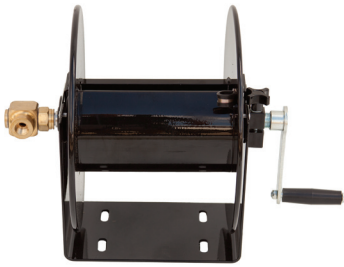

Breathing Air Hose Reels

HR-100M
Manual Reel

HR-500MC
Manual Cart

HR-50
Automatic Reel

3/8" or 1/2" Breathing Air Hose Reels - Manual Rewind

Item No.	Description
HR-50M	Holds 50 feet of 3/8" ID hose or 25 feet of 1/2" ID hose
HR-100M	Holds 100 feet of 3/8" ID hose or 50 feet of 1/2" ID hose
HR-300M	Holds 300 feet of 3/8" ID hose or 150 feet of 1/2" ID hose
HR-400M	Holds 400 feet of 3/8" ID hose or 200 feet of 1/2" ID hose
HR-550M	Holds 550 feet of 3/8" ID hose or 300 feet of 1/2" ID hose
	Manual Hose Reel Cart
HR-500MC	Cart with fold down handle and roller wheels - holds 450 feet of 3/8" or 300 feet of 1/2" ID hose

**Breathing air hose must be ordered separately
See page 23.**

3/8" or 1/2" Breathing Air Hose Reels - Automatic Rewind

Item No.	Description
HR-50	Holds 50 feet of 3/8" ID breathing air hose
HR-50SS	Holds 50 feet of 3/8" ID breathing air hose, stainless steel reel
HR-100	Holds 100 feet of 3/8" ID breathing air hose
HR-100-5	Holds 100 feet of 1/2" ID breathing air hose
HR-505	Holds up to 50 feet of 1/2" ID breathing air hose
HR-575	Holds up to 75 feet of 1/2" ID breathing air hose

3/8" Automatic Rewind Reels with POA

Item No.	Description
HR-50POA	NIOSH point-of-attachment reel, holds 50' of 3/8" ID breathing air hose, installed regulator, pressure gauge, and safety relief valve. Use with NIOSH approved respirator hose.

Contact Customer Service for other lengths of hose

Reel colors may vary depending on reel type ordered.

1/4" Automatic Rewind Hose Reels - High Pressure

Item No.	Description
HPR-50	Auto hose reel, 5000 psi, holds 50 foot of 1/4" ID high pressure air hose
HPR-350	Auto hose reel, 6000 psi, holds 50 foot of 1/4" ID high pressure air hose
HPR-100	Auto hose reel, 5000 psi, holds 100 foot of 1/4" ID high pressure air hose
HPR-1006K	Auto hose reel, 6000 psi, holds 100 foot of 1/4" ID high pressure air hose