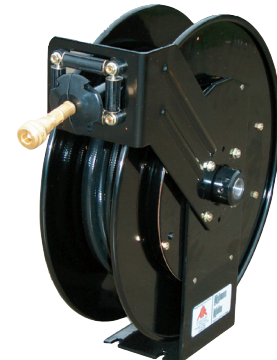

Breathing Air Hose Reels

HR-100M
Manual Reel

HR-500MC
Manual Cart

HR-50
Automatic Reel

3/8" or 1/2" Breathing Air Hose Reels - Manual Rewind

Item No.	Description
HR-50M	Holds 50 feet of 3/8" ID hose or 25 feet of 1/2" ID hose
HR-100M	Holds 100 feet of 3/8" ID hose or 50 feet of 1/2" ID hose
HR-300M	Holds 300 feet of 3/8" ID hose or 150 feet of 1/2" ID hose
HR-400M	Holds 400 feet of 3/8" ID hose or 200 feet of 1/2" ID hose
HR-550M	Holds 550 feet of 3/8" ID hose or 300 feet of 1/2" ID hose
	Manual Hose Reel Cart
HR-500MC	Cart with fold down handle and roller wheels - holds 450 feet of 3/8" or 300 feet of 1/2" ID hose

**Breathing air hose must be ordered separately
See page 23.**

3/8" or 1/2" Breathing Air Hose Reels - Automatic Rewind

Item No.	Description
HR-50	Holds 50 feet of 3/8" ID breathing air hose
HR-50SS	Holds 50 feet of 3/8" ID breathing air hose, stainless steel reel
HR-100	Holds 100 feet of 3/8" ID breathing air hose
HR-100-5	Holds 100 feet of 1/2" ID breathing air hose
HR-505	Holds up to 50 feet of 1/2" ID breathing air hose
HR-575	Holds up to 75 feet of 1/2" ID breathing air hose

3/8" Automatic Rewind Reels with POA

Item No.	Description
HR-50POA	NIOSH point-of-attachment reel, holds 50' of 3/8" ID breathing air hose, installed regulator, pressure gauge, and safety relief valve. Use with NIOSH approved respirator hose.

Contact Customer Service for other lengths of hose

Reel colors may vary depending on reel type ordered.

1/4" Automatic Rewind Hose Reels - High Pressure

Item No.	Description
HPR-50	Auto hose reel, 5000 psi, holds 50 foot of 1/4" ID high pressure air hose
HPR-350	Auto hose reel, 6000 psi, holds 50 foot of 1/4" ID high pressure air hose
HPR-100	Auto hose reel, 5000 psi, holds 100 foot of 1/4" ID high pressure air hose
HPR-1006K	Auto hose reel, 6000 psi, holds 100 foot of 1/4" ID high pressure air hose